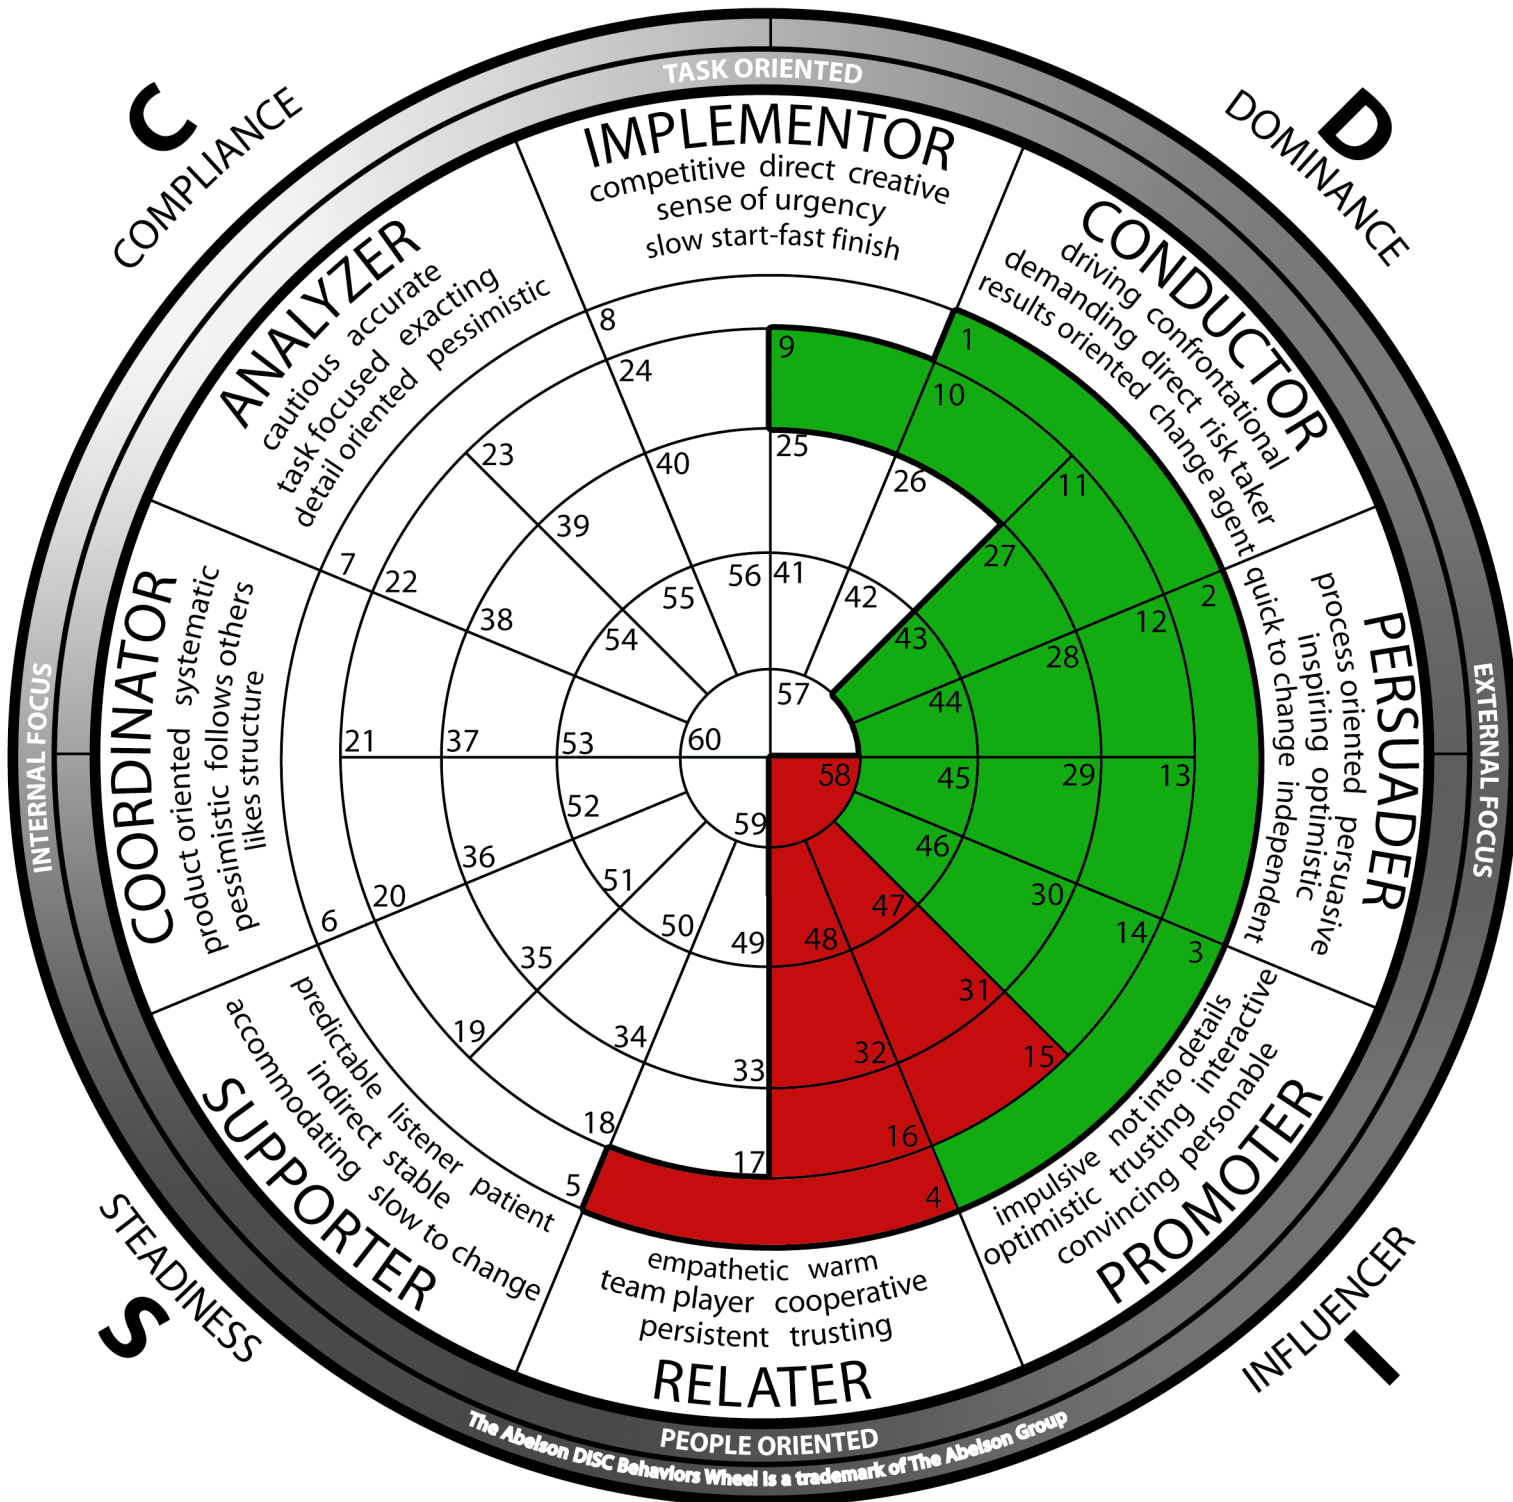

The Abelson Group 2008 Benchmarks Office Manager

Your People Solutions Company™

succeed@theabelsongroup.com

www.theabelsongroup.com

1-888-ABELSON (1-888-223-5766)